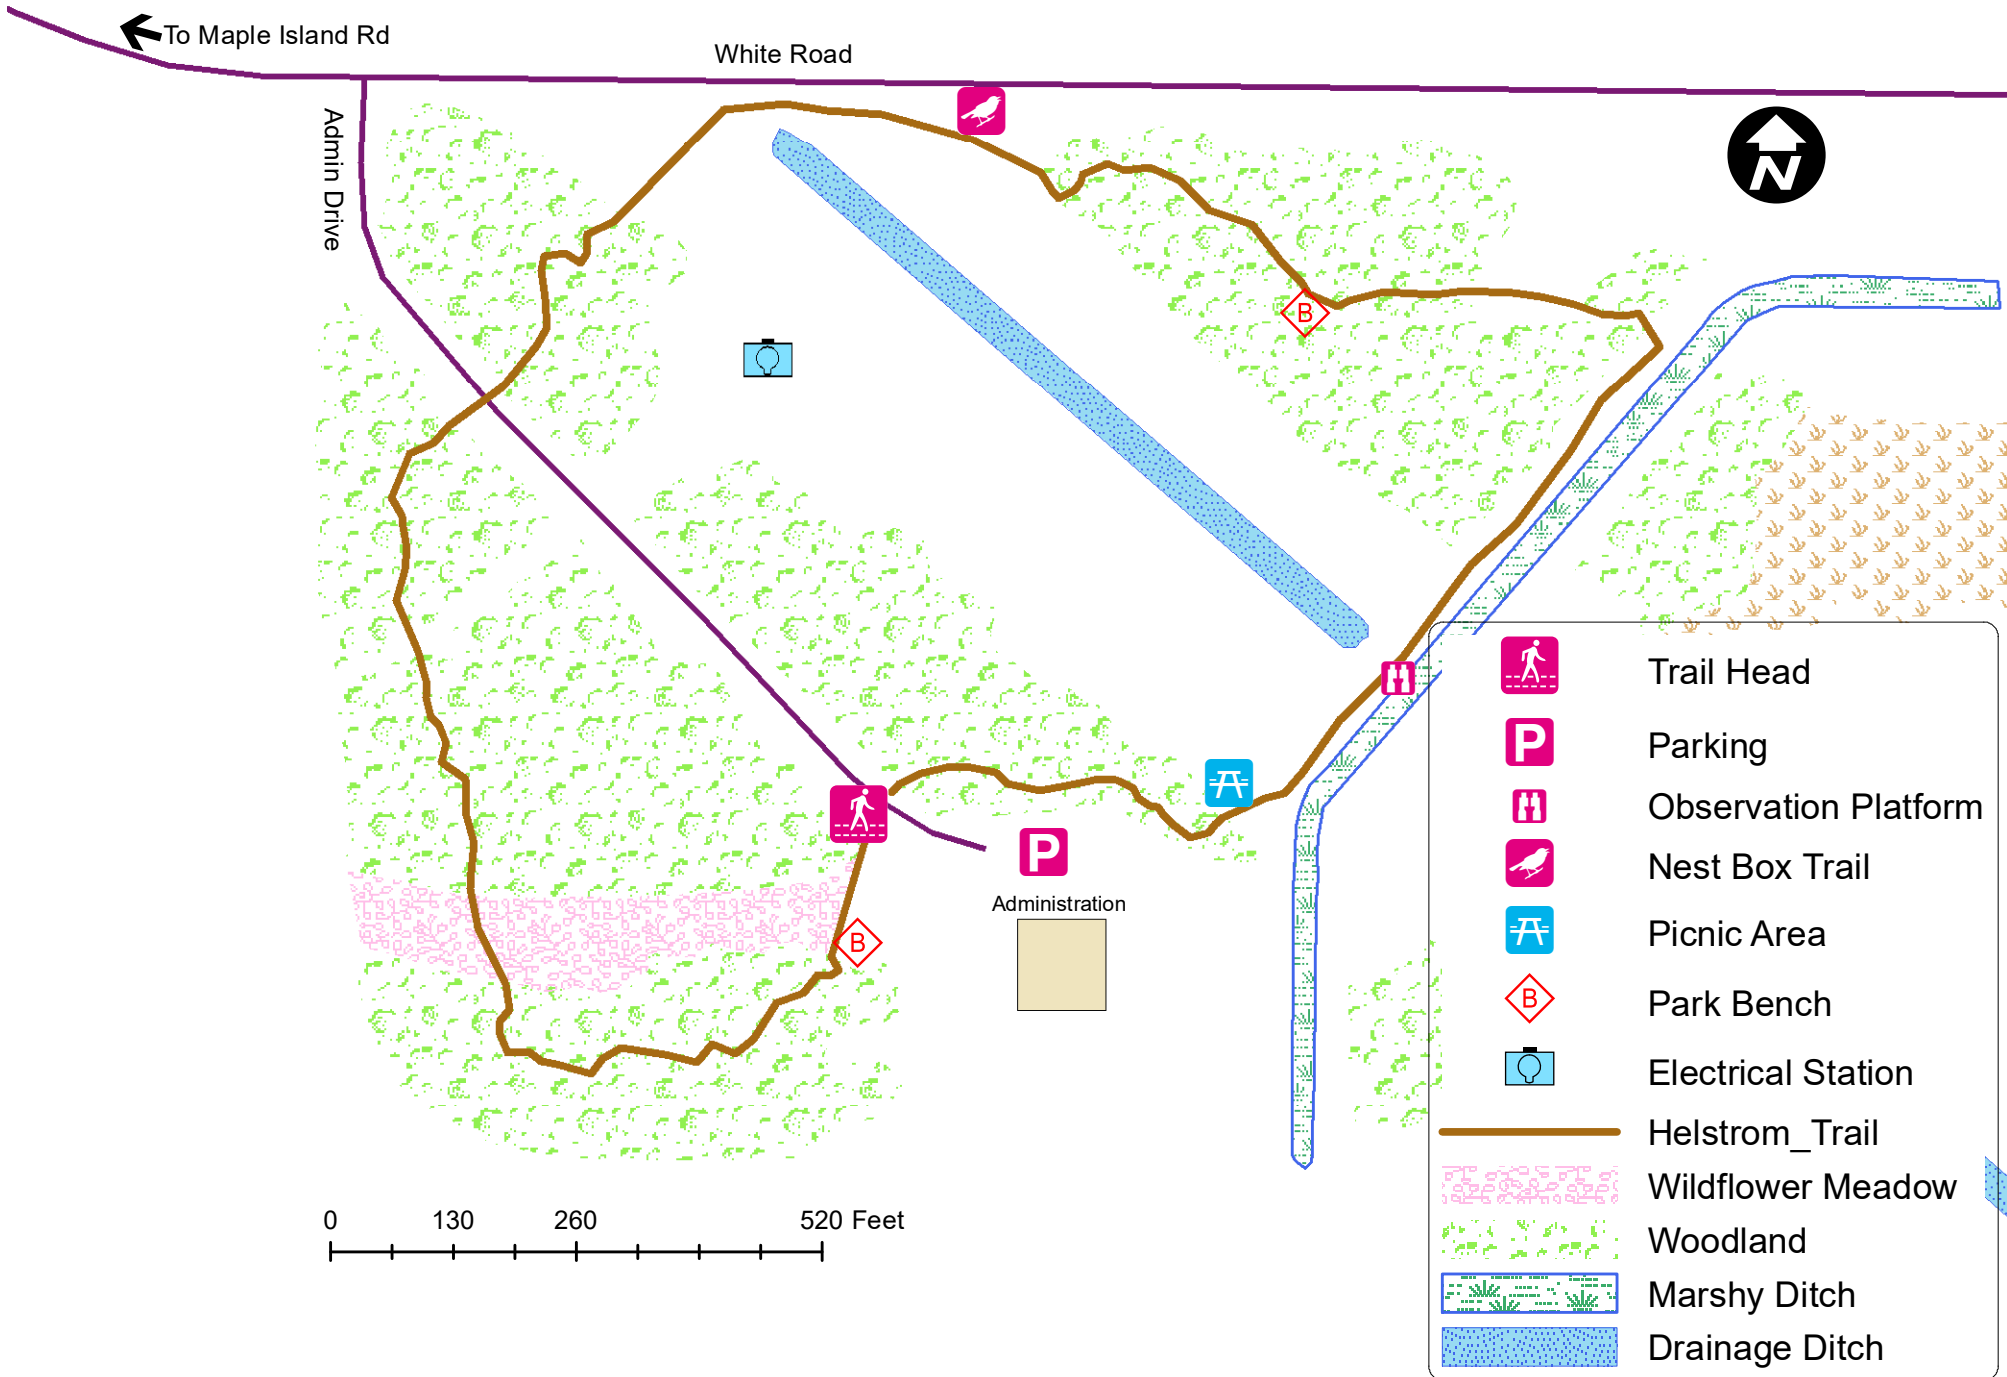

# John J. Helstrom Nature Trail

-  Trail Head
-  Parking
-  Observation Platform
-  Nest Box Trail
-  Picnic Area
-  Park Bench
-  Electrical Station
-  Helstrom\_Trail
-  Wildflower Meadow
-  Woodland
-  Marshy Ditch
-  Drainage Ditch